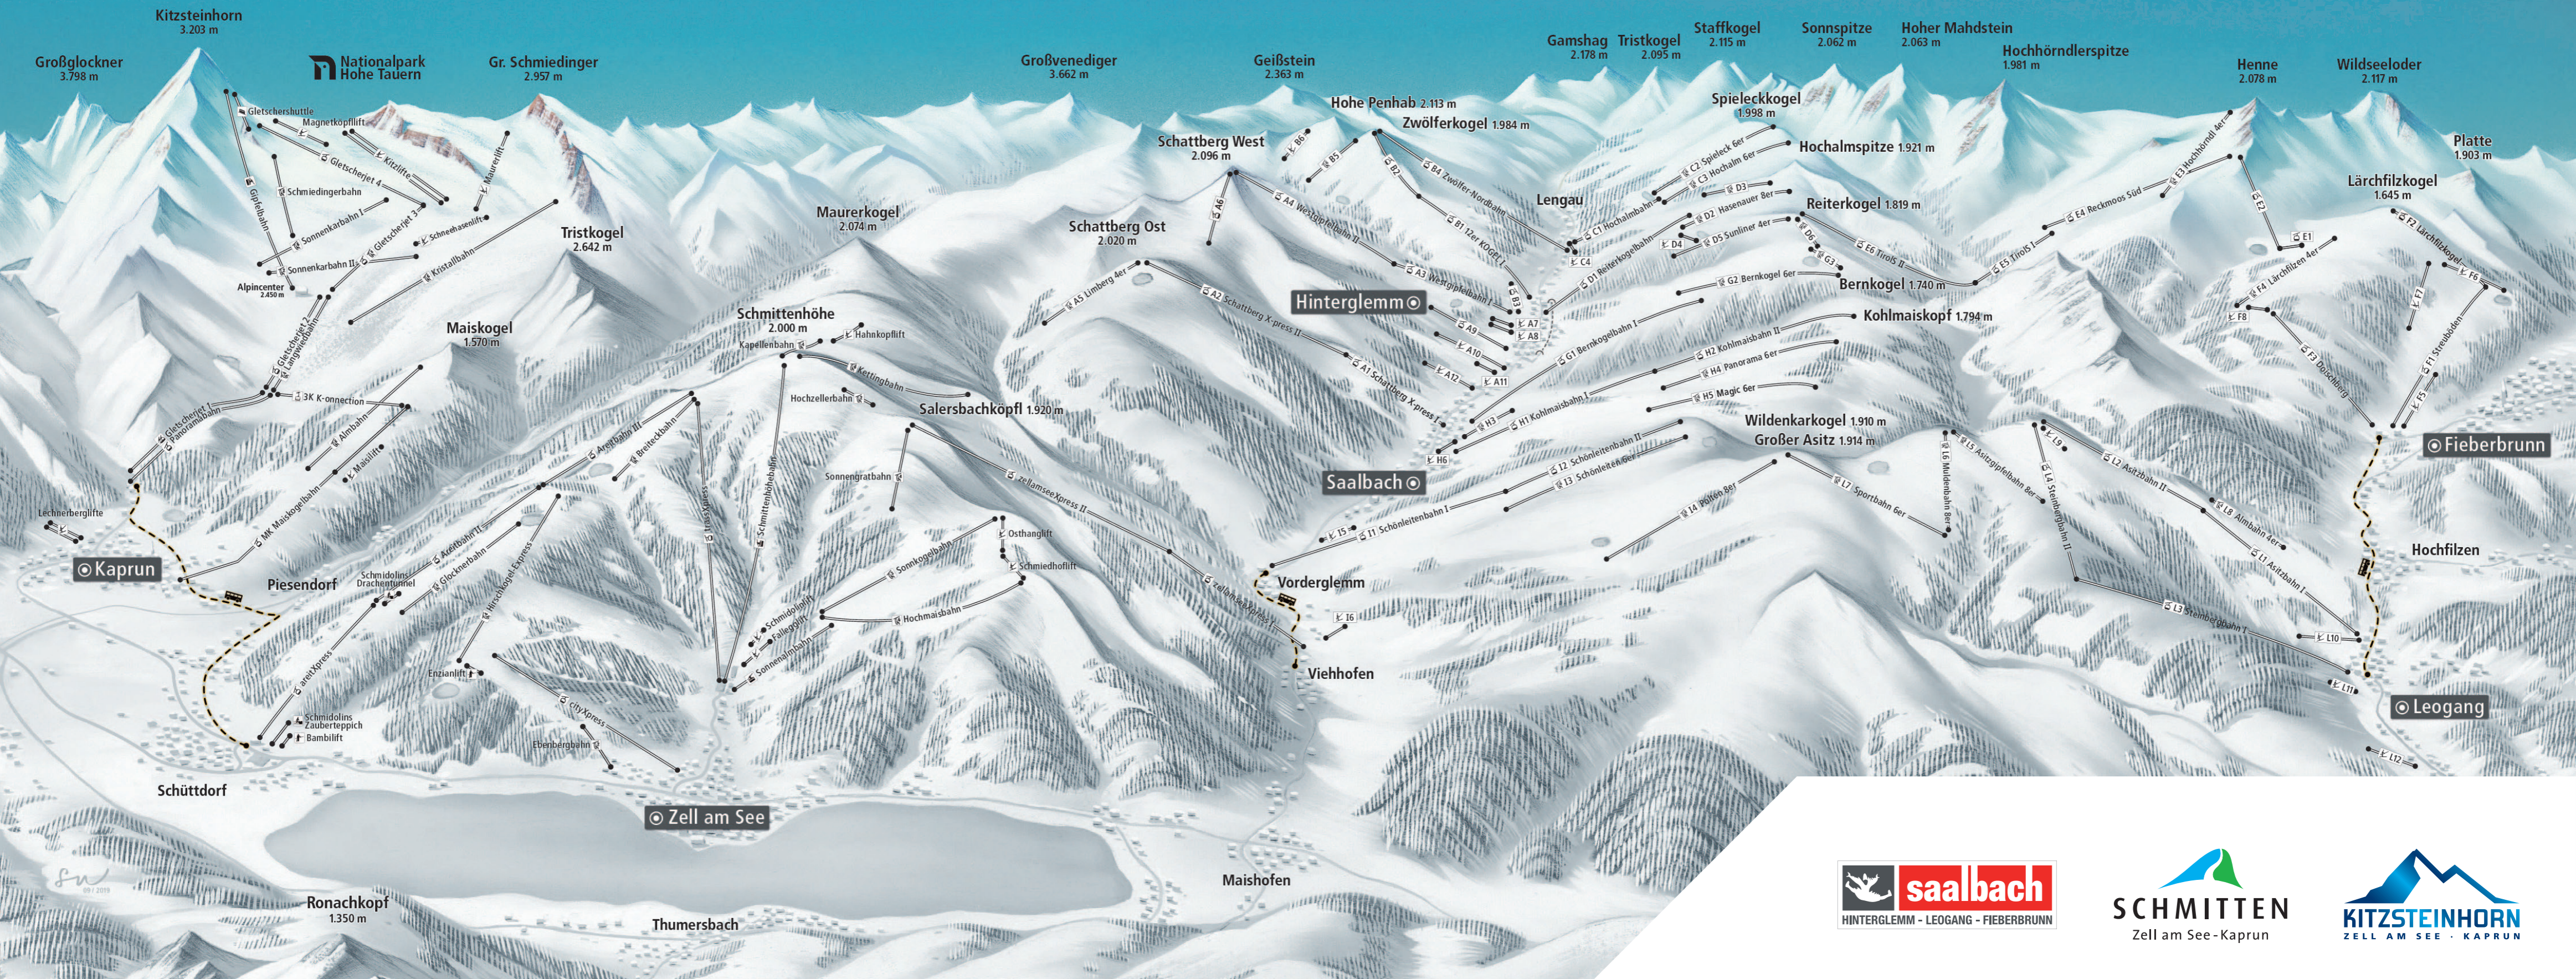

ALPIN CARD

1 Ticket. 3 Regionen. ∞ Berge. 1 ticket. 3 regions. ∞ mountains.

 408 Pistenkilometer
408 km ski slopes

 121 Anlagen
121 facilities

 365 Tage aktiv
365 days active

 Gletscher inklusive
Glacier included

ALPIN CARD

1 Ticket. 3 Regionen. ∞ Berge.

408 Pistenkilometer

121 Anlagen

365 Tage aktiv

Gletscher inklusive

ALPIN CARD

1 ticket. 3 regions. ∞ mountains.

408 km ski slopes

121 facilities

365 days active

Glacier included